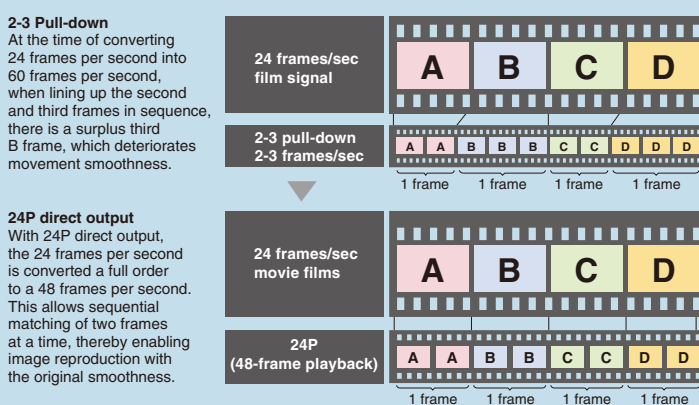

Blu-ray 24P direct output compatible

Capable of handling an output of 48P, twice the speed of cinema film (24 frames per second), precise timing ensure true-to-life reproduction with original, smooth movement.